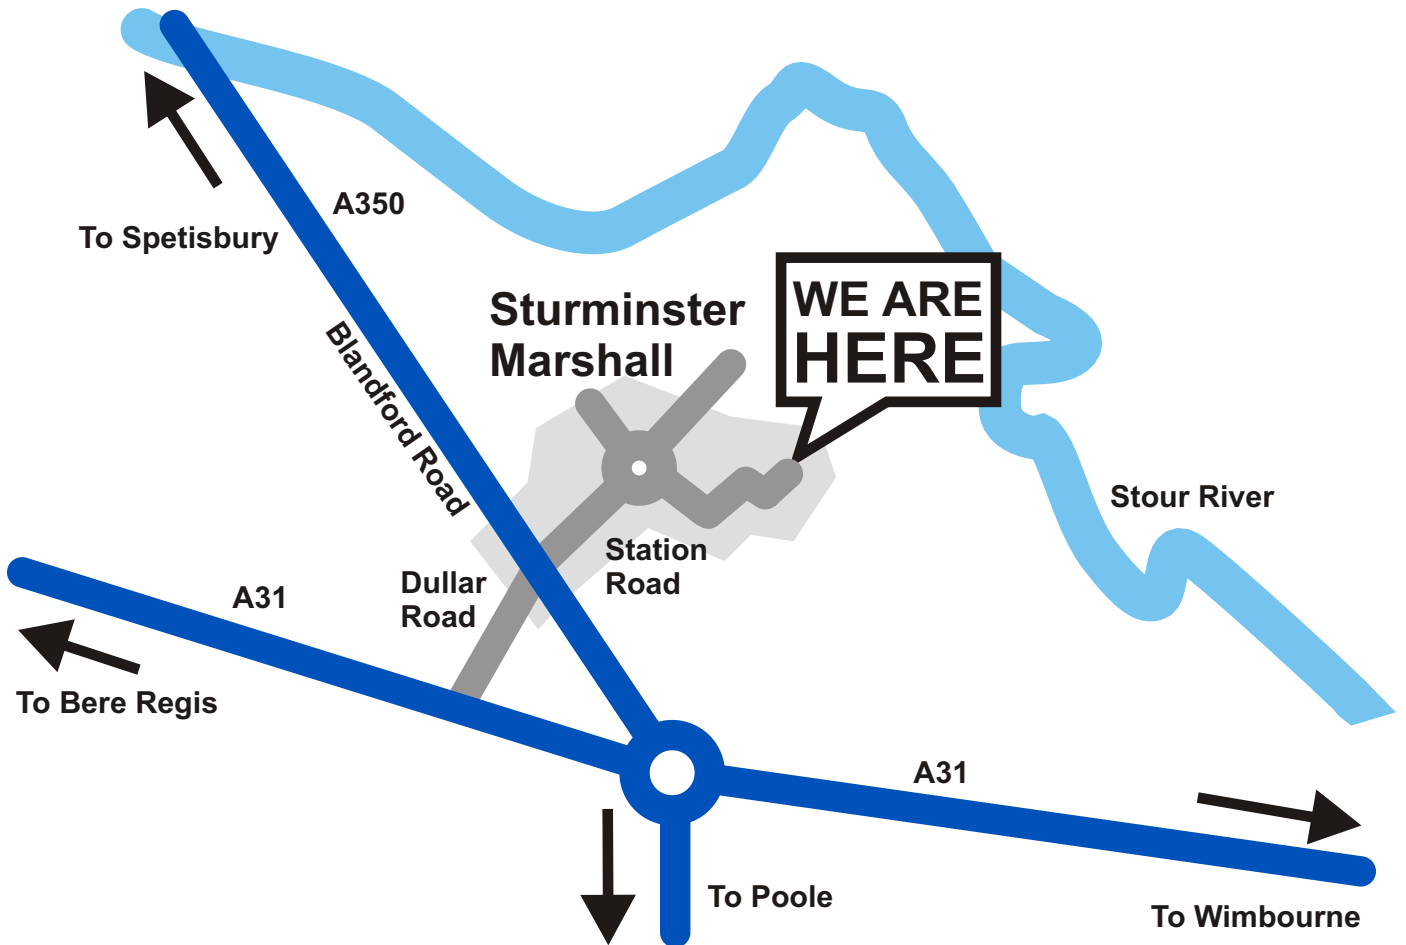

Location Map

Metalform

SHEET METAL LIMITED

Metalform Sheet Metal Limited
Unit 4, New Close
Baillie Gate Industrial Estate
Sturminster Marshall
Wimborne
BH21 4DB

Tel 01258 858850

Fax 01258 858851

sales@metalform-sheetmetal.co.uk